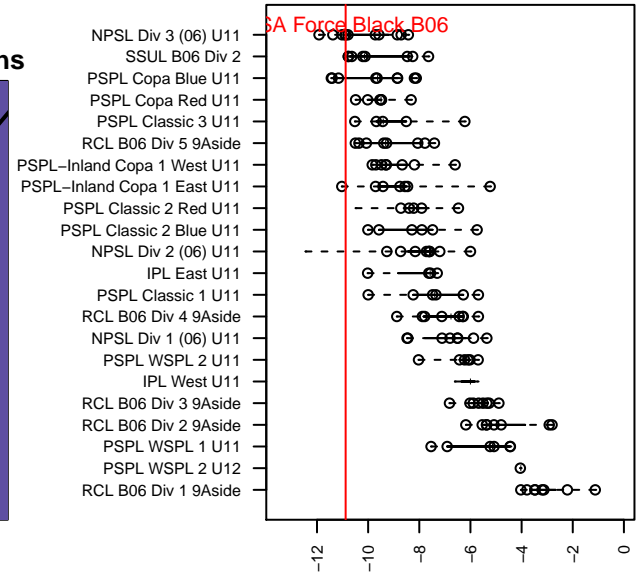

**attack and defense rating
relative to others at age
and all opponents in last 13 months**