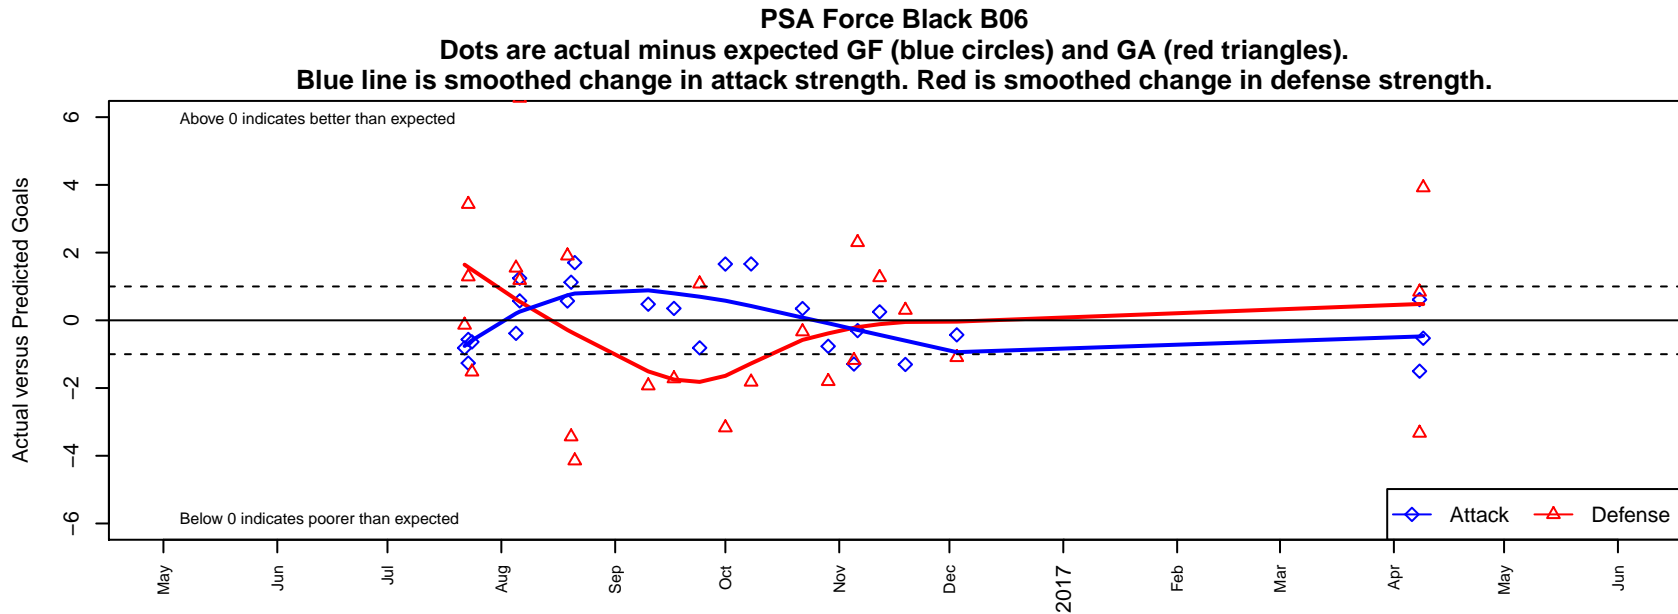

# PSA Force Black B06

Pilchuck Soccer Alliance  
 Marysville, WA  
 B06 total strength=202  
 attack=0.21 defense=0.07  
 fall league = NPSL Div 3 (06) U11  
 notes= Mizell 2016

alt names used:  
 PSA FORCE B06 FORCE\_MIZELL (WA)  
 PSA B06 Force-Mizell  
 PSA B06 Force\_Mizell  
 PSA FORCE B06 FORCE\_MIZELL (WA)  
 PSA FORCE B06 FORCE\_MIZELL (WA)

Venues played:  
 2016 Crossfire Select U11 Silver  
 2016 WA Rush Cup B06 Bronze 9v9 U11  
 2016 Bigfoot Silver U11  
 2016 NPSL Division 3 (06) U11  
 2016 WA Cup U11 Bronze U11

**attack and defense variance (black dot)  
relative to other teams  
and top 10 in region**